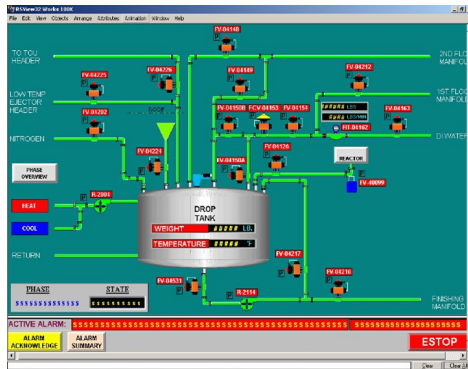

PLC Control Systems

- Allen-Bradley/Rockwell
 - * ControlLogix
 - * CompactLogix
 - * SLC Series
 - * PLC 5 Series
 - * MicroLogix
- Siemens
 - * S7-1500
 - * S7-1200
 - * S7-300
 - * S7-400
 - * Texas Instruments
- Schneider Electric
- Mitsubishi

Applications

- Batch Processing
- Continuous Processing
- Recipe Management
- Historical Data Collection
- Material Handling / Conveying
- Paper Converting
- Web Handling / Coating / Printing
- Servo Motion Control
- Material Delivery / Tracking
- Vision Inspection Systems
- Barcode / RFID / Labeling
- Cyber Security ICS-CERT Risk Assessments & Security Implementation

Controls Engineering

- Panel Design and Build
 - * PLC Panels
 - * Starter & Drives Panels
 - * MCC's
- PLC Controls
 - * Programming
 - * Upgrades & Retrofits
- HMI/SCADA
 - * Programming
 - * Data Collection & Reports
 - * Upgrades
- VFD and Servo Upgrades
- Installation and Start-up

Operator Interface / SCADA / HMI

- Rockwell
 - * FactoryTalk View
 - * RSView32
 - * PanelView Plus
- Siemens
 - * WinCC Professional
 - * TIA Portal
 - * WinCC Flexible
 - * PCS7
- Wonderware
 - * InTouch
 - * System Platform
 - * Dream Reports
- GE Proficy-Intellution iFix
- Cyber Security